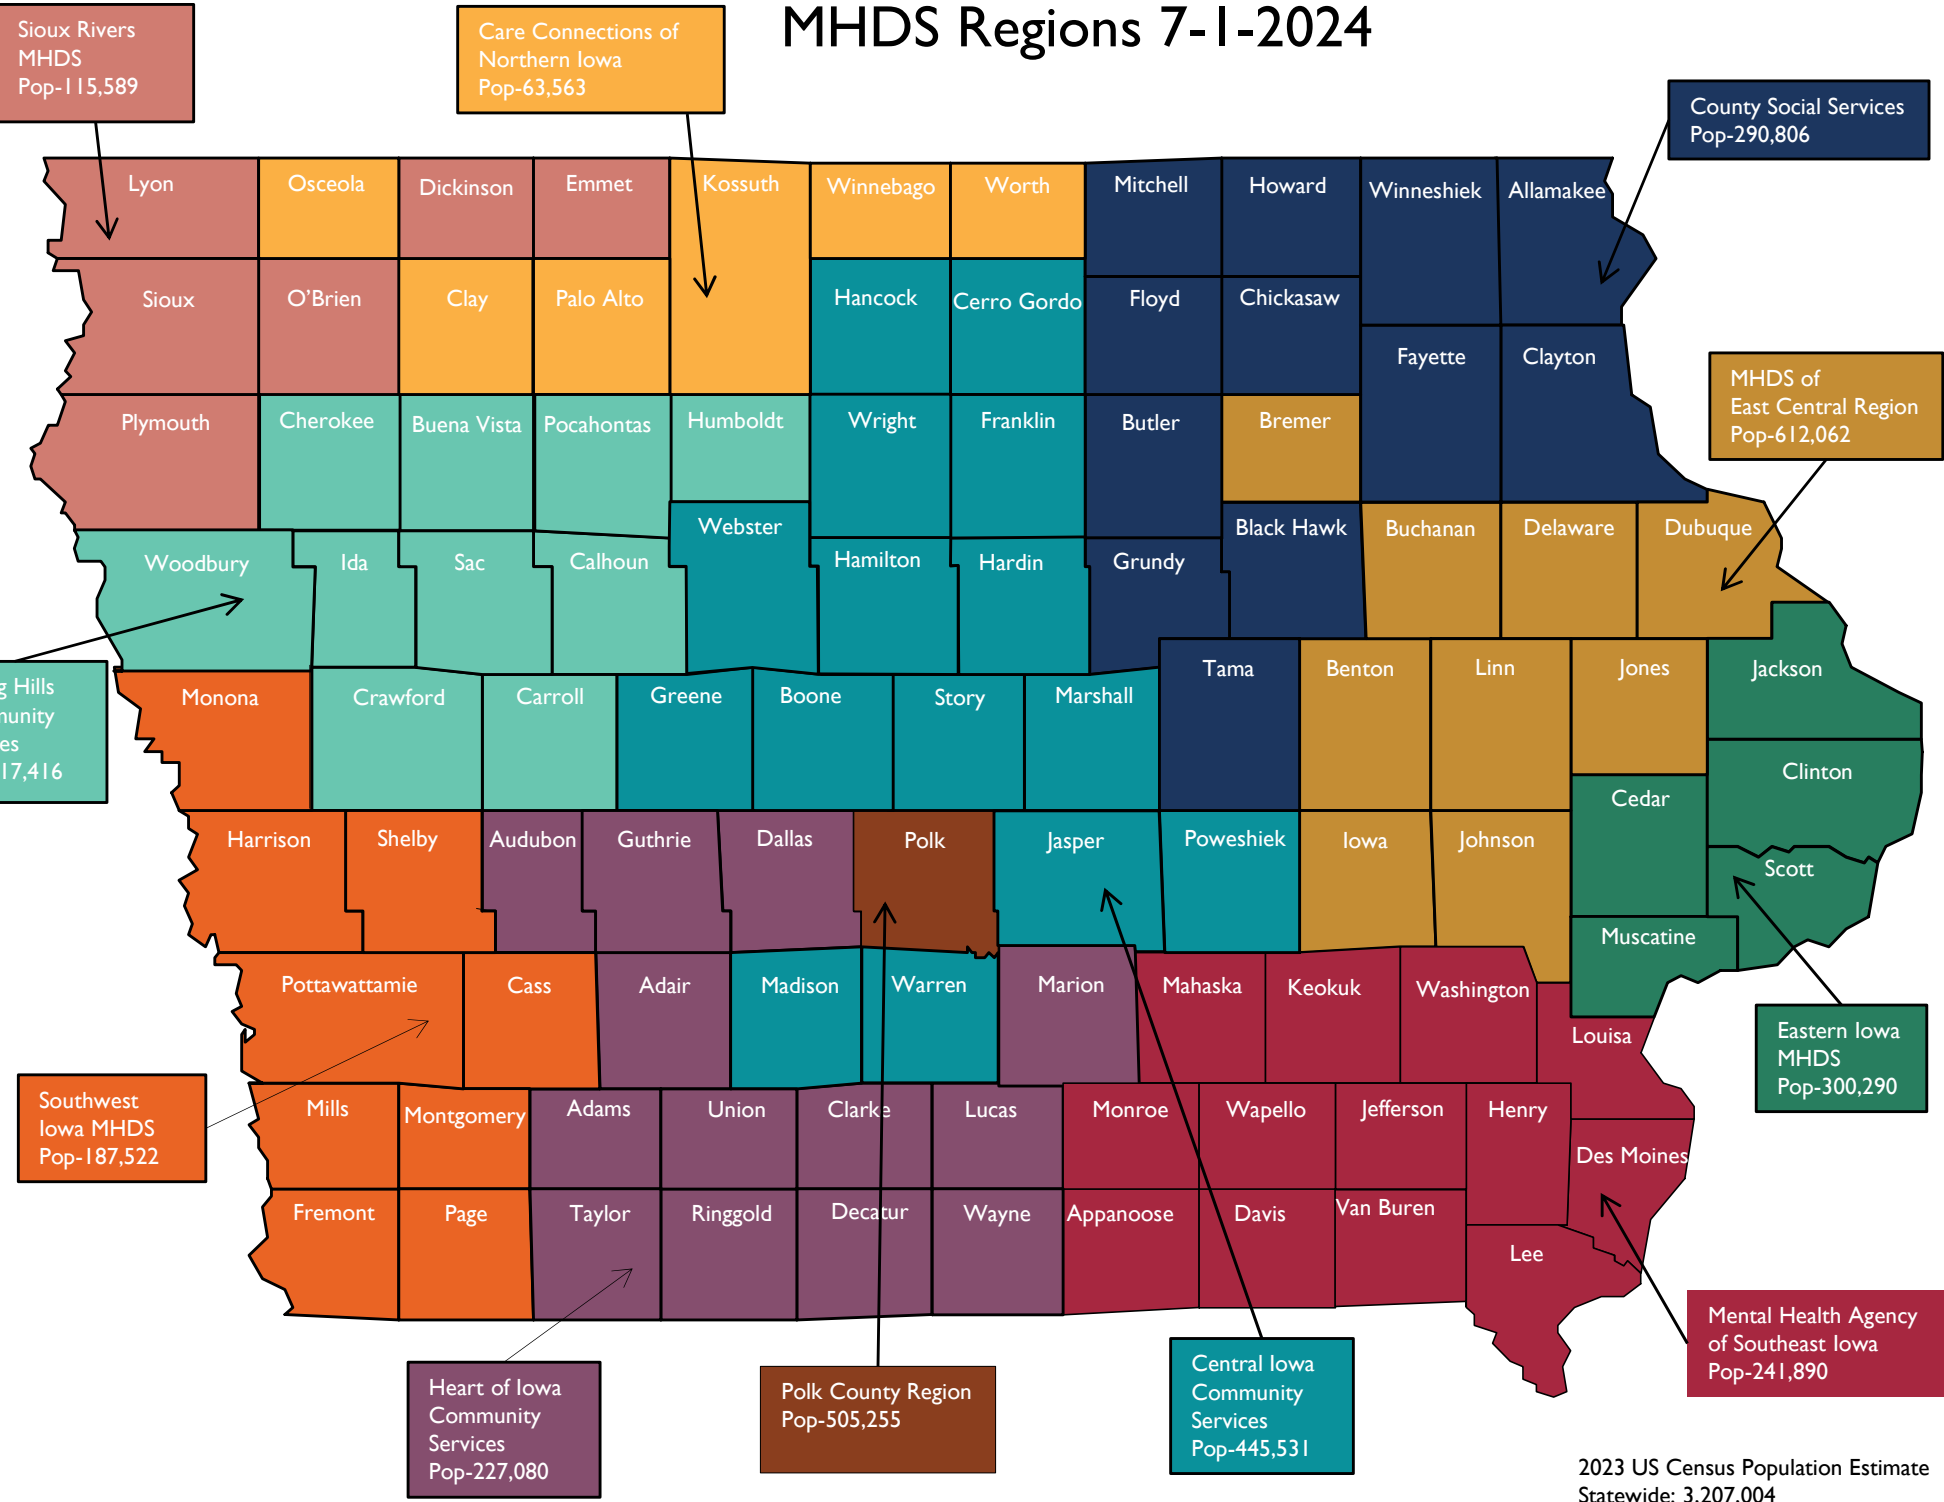

MHDS Regions 7-1-2024

2023 US Census Population Estimate
Statewide: 3,207,004