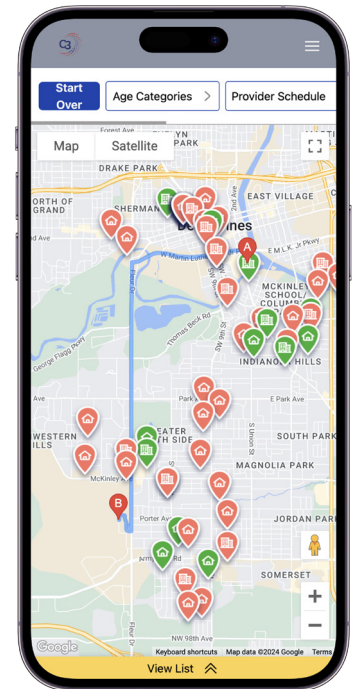

## Linking Families to Quality Care, One Connection at a Time

Iowa leads the nation with innovative child care solutions for families, child care businesses/providers, employers, and communities with the launch of the Child Care Search. The new application provides an easy way for families to find child care providers with openings and for child care providers to fill openings faster. To get started, simply enter your home address as a starting point and your destination and see your results.

## How does Child Care Search help Iowa?

The Child Care Search is powered by Iowa Child Care Connect (C3), a modern technology solution that integrates data from multiple systems in near-real-time to deliver the information families need when they need it.

### Connect

- Families with the care they need when they need it
- Out-of-state commuters with Iowa child care

## How does Child Care Search help families?

The Child Care Search is a family-friendly app that helps you find child care vacancies and allows you to:

- Search for child care along your commute
- Filter results by your family's needs and ages of your children
- Add multiple stops to your route
- See the impact of your selection on drive time
- Favorite and compare providers