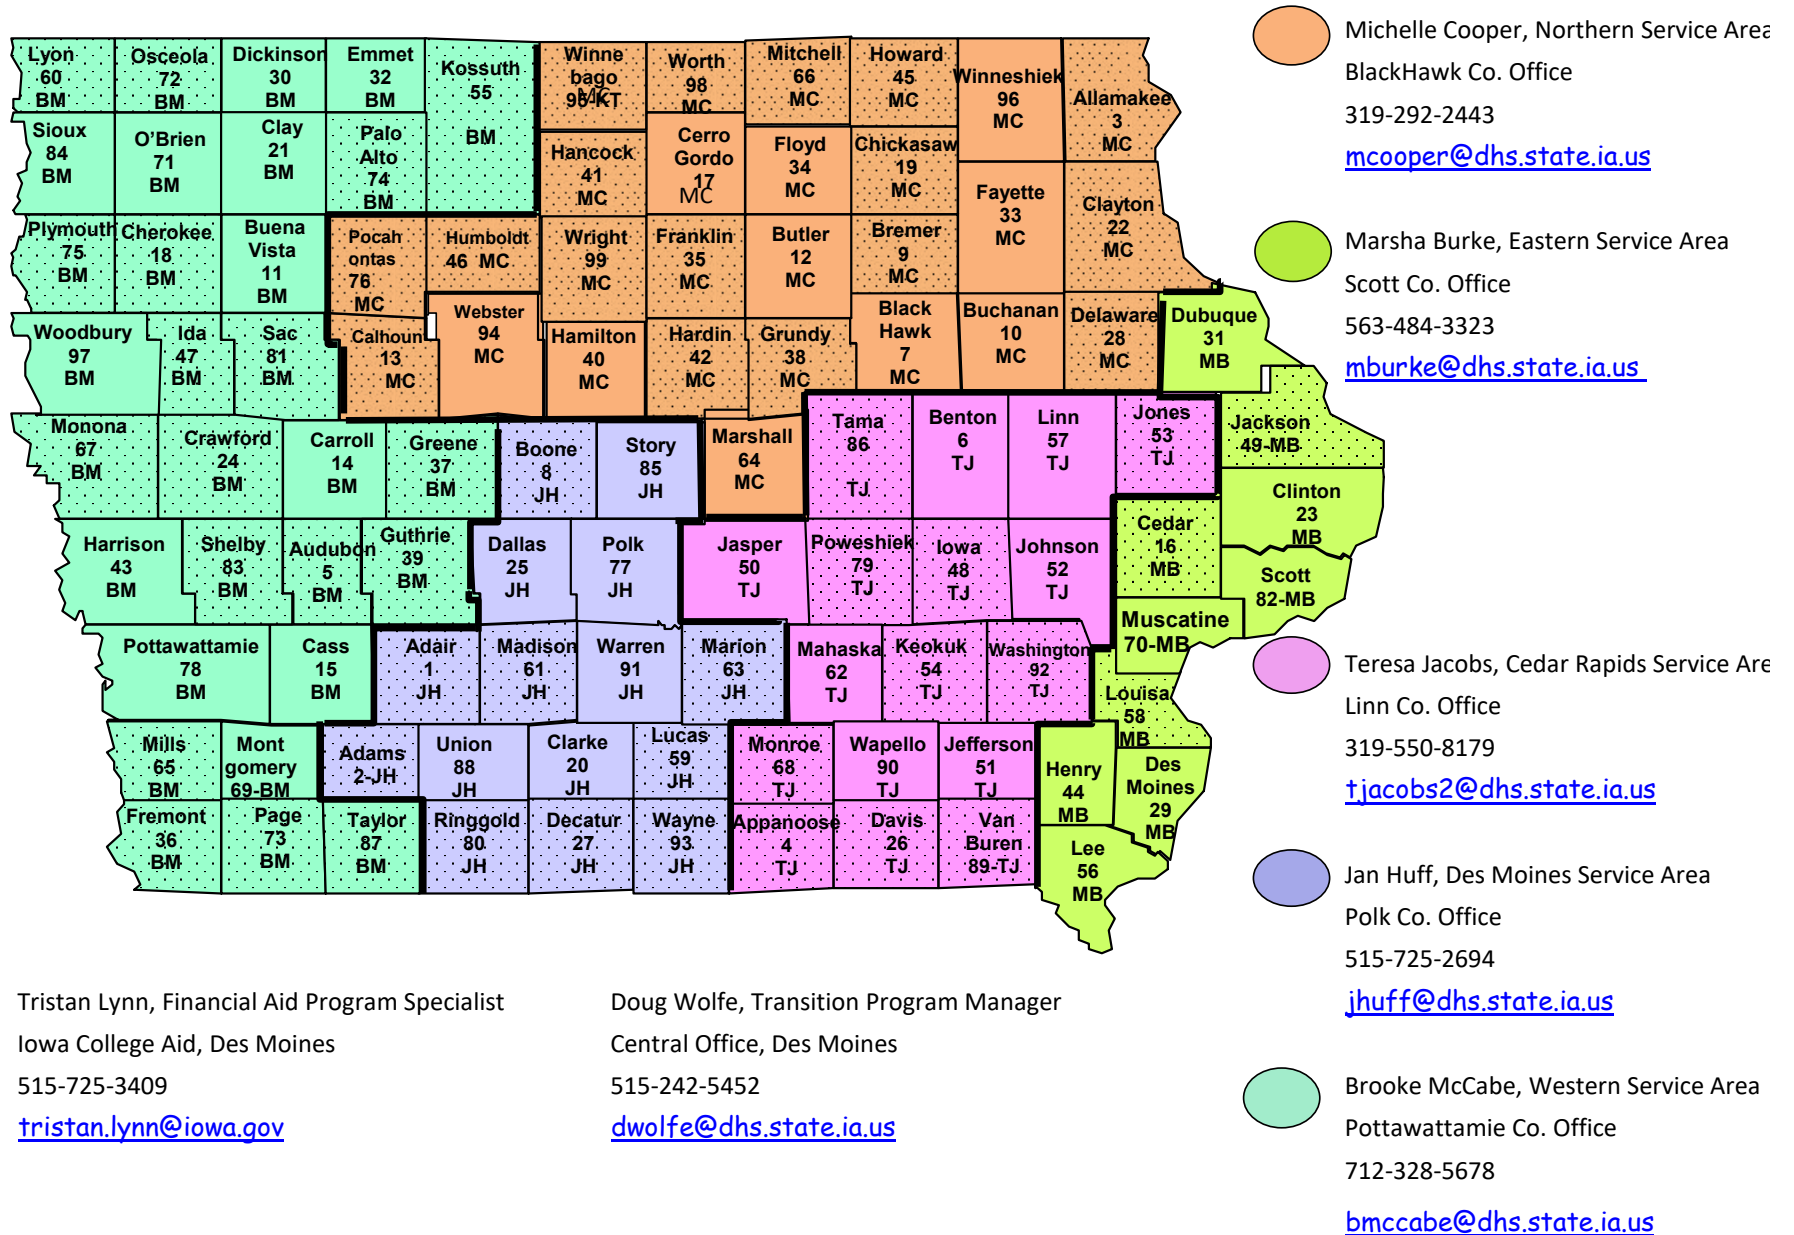

Iowa Transition Planning Specialists

less than fulltime offices

updated: 4/7/2021

Service Area	County #	County Name	Status	Covered by:	Mailing Info:
Des Moines	1	Adair County	part-time	Union Co.	
Des Moines	2	Adams County	part-time	Union Co.	
Dubuque	3	Allamakee County	part-time	Winneshiek Co.	
Cedar Rapids	4	Appanoose County			
Council Bluffs	5	Audubon County	part-time	Carroll Co.	
Cedar Rapids	6	Benton County			
Waterloo	7	Black Hawk County			
Des Moines	8	Boone County			
Waterloo	9	Bremer County			
Dubuque	10	Buchanan County			
Sioux City	11	Buena Vista County			
Waterloo	12	Butler County			
Ames	13	Calhoun County	part-time	Webster Co.	
Council Bluffs	14	Carroll County			
Council Bluffs	15	Cass County			
Davenport	16	Cedar County	part-time	Muscatine Co.	
Waterloo	17	Cerro Gordo County			
Sioux City	18	Cherokee County			
Waterloo	19	Chickasaw County	part-time	Floyd Co.	
Des Moines	20	Clarke County			
Sioux City	21	Clay County			
Dubuque	22	Clayton County	part-time	Fayette Co.	
Dubuque	23	Clinton County			
Council Bluffs	24	Crawford County			
Des Moines	25	Dallas County			
Cedar Rapids	26	Davis County	part-time	Wapello Co.	
Des Moines	27	Decatur County			
Dubuque	28	Delaware County			
Davenport	29	Des Moines County			
Sioux City	30	Dickinson County			
Dubuque	31	Dubuque County			
Sioux City	32	Emmet County			
Dubuque	33	Fayette County			
Waterloo	34	Floyd County			
Waterloo	35	Franklin County	part-time	Butler & Cerro Gordo Co's	
Council Bluffs	36	Fremont County	part-time	Mills Co.	
Council Bluffs	37	Greene County	part-time	Carroll Co.	
Waterloo	38	Grundy County	part-time	Butler Co.	
Council Bluffs	39	Guthrie County	part-time	Carroll Co.	
Ames	40	Hamilton County			
Waterloo	41	Hancock County	part-time	Winnebago Co.	
Ames	42	Hardin County			
Council Bluffs	43	Harrison County			
Davenport	44	Henry County			
Dubuque	45	Howard County	part-time	Winneshiek Co.	